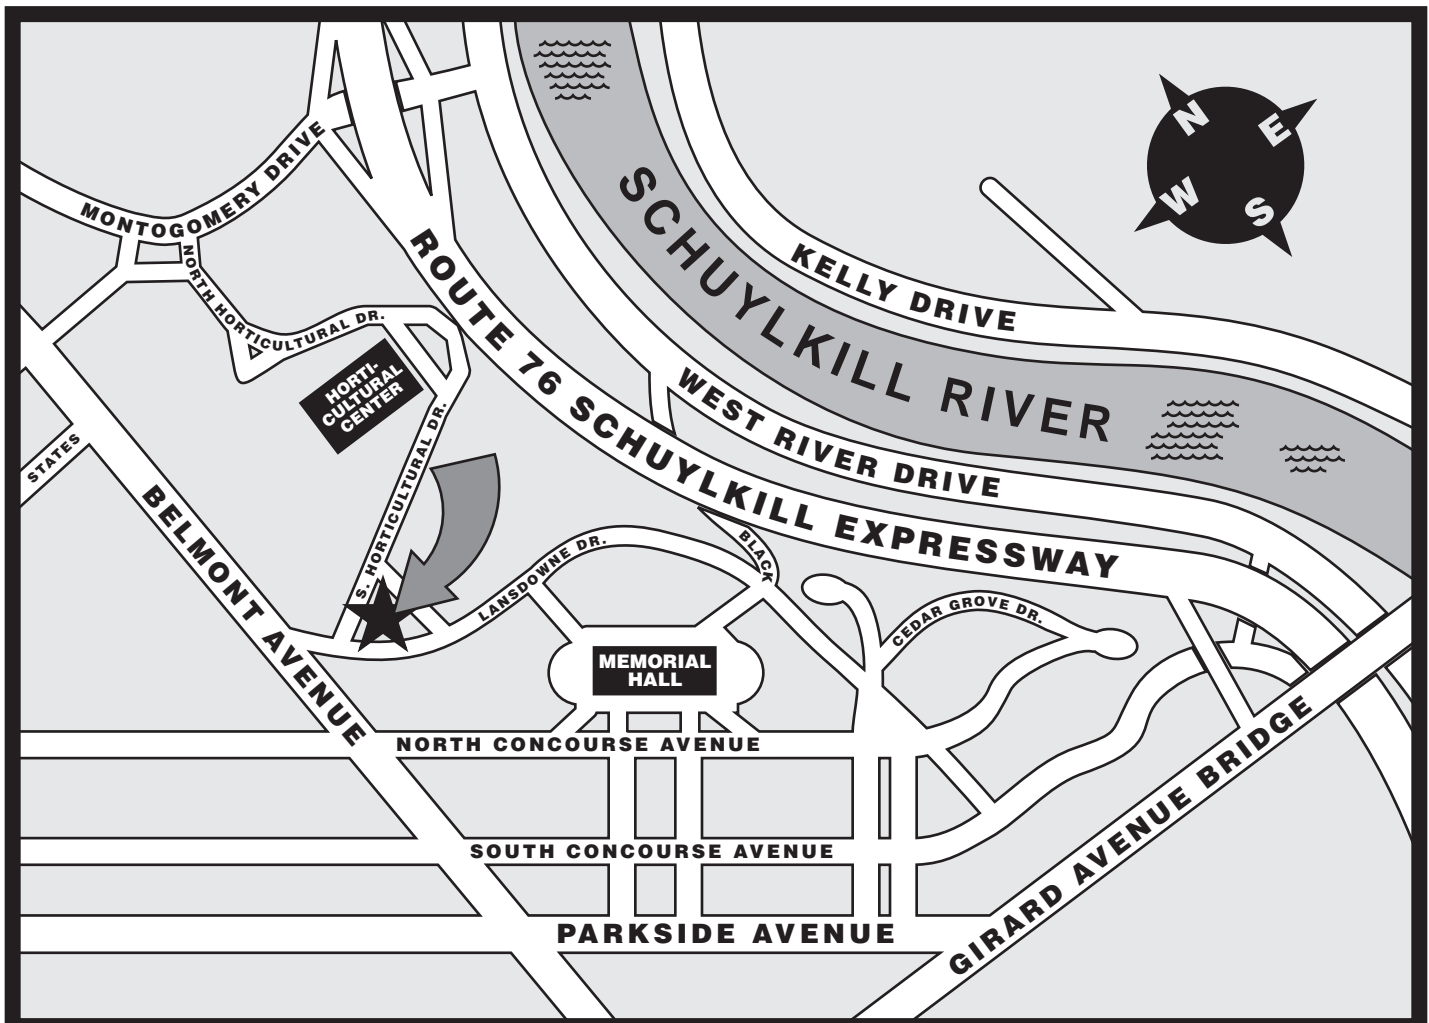

HANG FREE SUNDAY, SEPTEMBER 10TH

Take 76 East to Montgomery Drive Exit (Exit 35), make a right off the ramp onto Montgomery Drive. Continue on Montgomery Drive to Horticultural Drive (First street on left before Belmont Avenue.) Make Left onto Horticultural Drive, drive through front gates on left, the Horticultural Building is on the right. Pass it, keeping on Horticultural Drive. You'll come to the Japanese Tea Garden. It's marked by the black star below. Parking is along the right hand side of the road.

JAPANESE TEA GARDEN

CHECK THE WEB SITE FOR UP-TO-THE-MINUTE UPDATES!

WWW.HANGFREE.ORG

OR CALL THE VOICEMAIL LINE 215-888-3069 ON THE DAY OF THE EVENT!

THIS IS PROBABLY THE LAST HANG FREE OF THE SEASON!